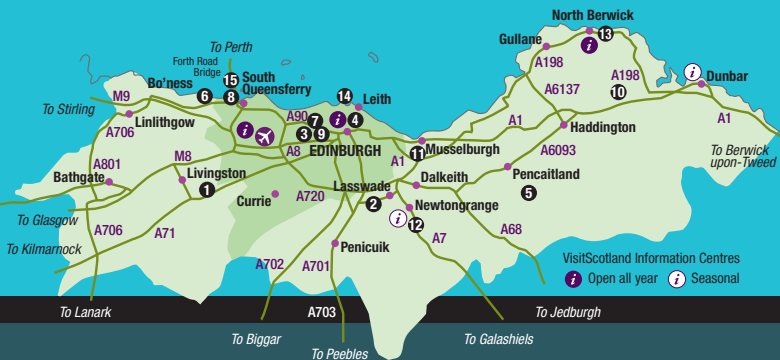

## LOTHIAN REGIONAL MAP

## Key to Lothian Regional Map

## Attractions

Almond Valley Heritage Centre	1
Edinburgh Butterfly & Insect World	2
Edinburgh Zoo	3
Glasshouses - Royal Botanic Garden Edinburgh	4
Glenkinchie Distillery	5
Hopetoun House	6
Lauriston Castle	7
Maid of the Forth	8
National Galleries of Scotland	
• Another World	9
National Museum of Flight	10
The National Trust for Scotland	
• Newhailes	11
Scottish Mining Museum	12
Scottish Seabird Centre	13
Seafari Adventures Forth	14

## Special Offers

Edinburgh & Lothians Information Centres	
Maid of the Forth Evening Jazz Cruises	15